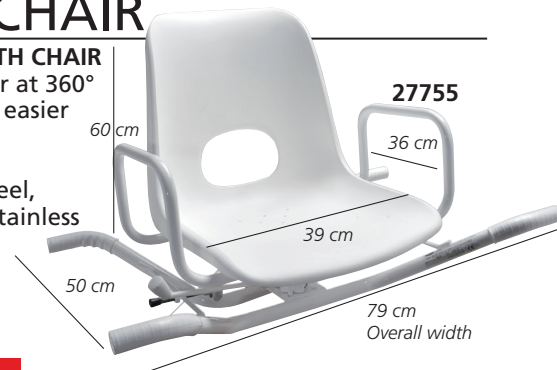

BATH CHAIR

• **27755 SWIVEL BATH CHAIR**
Revolving bath chair at 360° with 4 positions for easier access to bath. Polypropylene seat. Frame in painted steel, rotation system in stainless steel. Load: 100 kg. Weight: 5.5 kg.