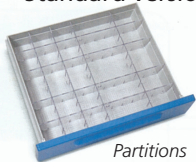

MULTI-FUNCTIONAL TROLLEYS: BASIC AND DRESSING

MULTIFUNCTIONAL TROLLEYS: BASIC - DRESSING

These multifunctional professional trolleys have painted steel structure and external plastic finishing. Basic and Dressing are available in 3 different sizes (small, standard, medium). Provided with 4, 8 or 9 drawers, one lateral waste container (manual opening, capacity 15 l) and one extra lateral table. Four swivelling rubber castors Ø 125 mm (2 with brake).

BASIC

45702 Standard

BASIC TROLLEY - 3 sizes
Standard version without accessories

27476 Standard

27477 Small

DRESSING

27481 Standard

45701 Small

27484 Medium

MADE IN ITALY

DRESSING TROLLEY - 3 sizes

Same as Basic, but equipped with instrument tray and upper dispenser (10 tilting bins).

Partitions are removable

DIVIDER KIT - size: 20/35/50x43xh 7 cm