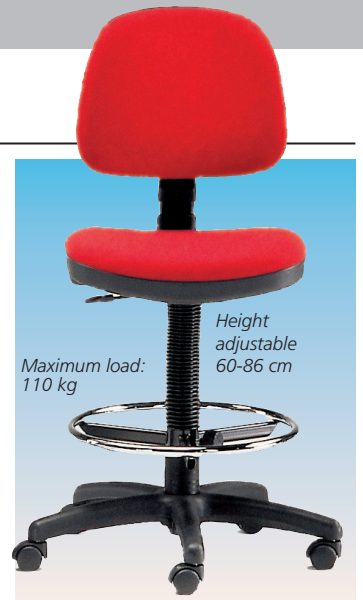

HEIGHT ADJUSTABLE STOOLS

MADE IN ITALY

AVAILABLE IN 6 COLORS

- 45200 STOOL 1 - black
 - 45201 STOOL 2 - blue
 - 45202 STOOL 3 - grey
 - 45203 STOOL 4 - green
 - 45204 STOOL 5 - beige
 - 45205 STOOL 6 - apricot
- Padded fireproof simulated leather seat Ø 33 cm. Height adjustable by swivelling the seat 47 to 57 cm. Metal base with 5 castors.

Maximum load: 120 kg

45200

Maximum load: 150 kg

45212

Maximum load: 110 kg

Height adjustable 60-86 cm

- 45210 STOOL - black
 - 45211 STOOL - blue
 - 45212 STOOL - white
- Padded simulated leather seat Ø 36 cm. Height adjustable 46-60 cm. Plastic base with 5 castors Ø 50 mm.

- 27947 STOOL - feet
- Stainless steel seat AISI 304 Ø 32 cm. Height adjustable 46-65 cm. Aluminium base with feet.

Load: 150 kg

27955

- 27955 STOOL - grey
- Washable padded simulated leather seat Ø 31 cm. Height adjustable 48-67 cm. Plastic base with feet.

Load: 150 kg

27956

- 27956 STOOL - grey
- Washable padded simulated leather seat Ø 31 cm. Height adjustable 53-71 cm. Plastic base with 5 castors Ø 50 mm.

HEIGHT ADJUSTABLE STOOLS

ERGONOMIC HEIGHT ADJUST. STOOLS